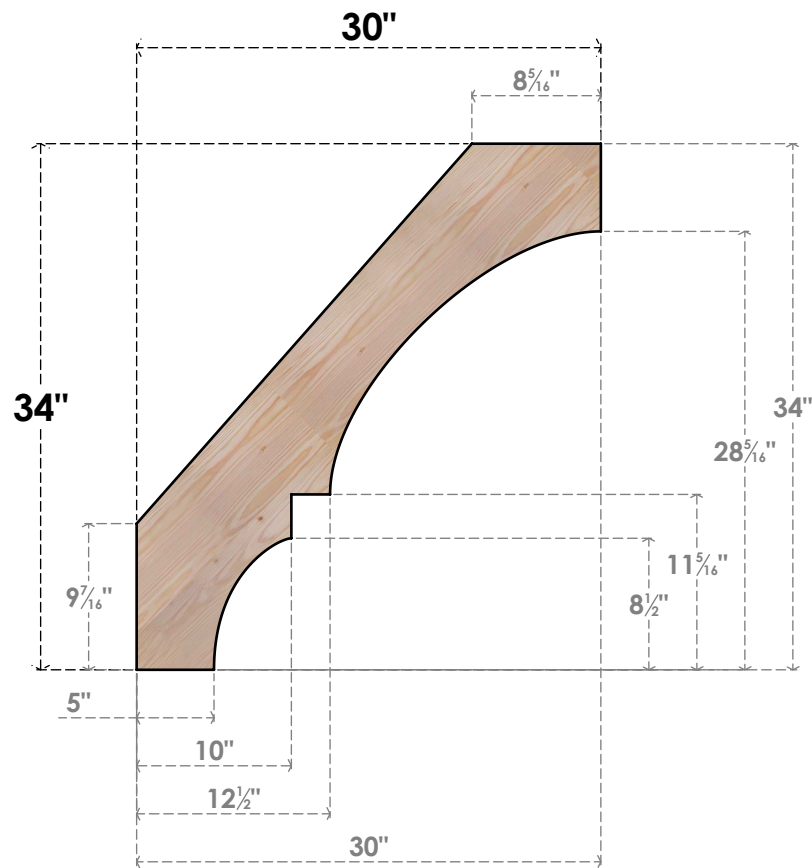

# BRC06X30X34BOA00SDF

5 1/2"W X 30"D X 34"H BALBOA SMOOTH BRACE, DOUGLAS FIR

**SIDE**

**FRONT**

EKENA MILLWORK  
2300 WEST MAIN ST.  
CLARKSVILLE, TX 75426  
TOLL FREE: 866-607-0453  
WWW.EKENAMILLWORK.COM

**NOTES**

1. INSTALLATION TO BE COMPLETED IN ACCORDANCE WITH MANUFACTURER'S SPECIFICATIONS.
2. DRAWING MAY NOT BE TO SCALE
3. THIS DRAWING IS INTENDED FOR DESIGN AND PLANNING PURPOSES ONLY.
4. ALL INFORMATION CONTAINED HEREIN WAS CURRENT AT THE TIME OF DEVELOPMENT BUT MUST BE REVIEWED AND APPROVED BY THE PRODUCT MANUFACTURER TO BE CONSIDERED ACCURATE.
5. PRODUCTS ARE NOT KILN DRIED. THIS ITEM IS UNIQUE AND WILL CONTAIN THE NATURAL VARIATIONS THAT THE WOOD SPECIES OFFERS. THIS MAY RESULT IN VARIATIONS UP TO 1/4"