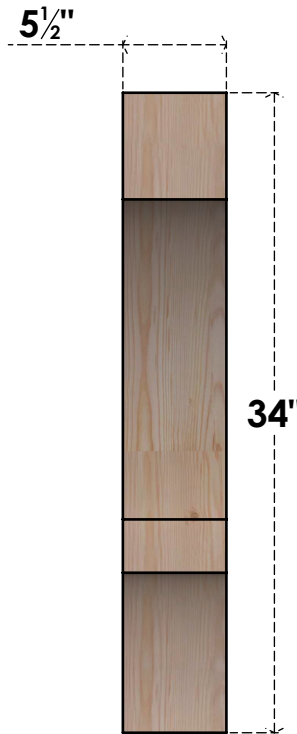

# BRC06X30X34BOA00SDF

5 1/2"W X 30"D X 34"H BALBOA SMOOTH BRACE, DOUGLAS FIR

**SIDE**

**FRONT**

EKENA MILLWORK  
2300 WEST MAIN ST.  
CLARKSVILLE, TX 75426  
TOLL FREE: 866-607-0453  
WWW.EKENAMILLWORK.COM

**NOTES**

1. INSTALLATION TO BE COMPLETED IN ACCORDANCE WITH MANUFACTURER'S SPECIFICATIONS.
2. DRAWING MAY NOT BE TO SCALE
3. THIS DRAWING IS INTENDED FOR DESIGN AND PLANNING PURPOSES ONLY.
4. ALL INFORMATION CONTAINED HEREIN WAS CURRENT AT THE TIME OF DEVELOPMENT BUT MUST BE REVIEWED AND APPROVED BY THE PRODUCT MANUFACTURER TO BE CONSIDERED ACCURATE.
5. PRODUCTS ARE NOT KILN DRIED. THIS ITEM IS UNIQUE AND WILL CONTAIN THE NATURAL VARIATIONS THAT THE WOOD SPECIES OFFERS. THIS MAY RESULT IN VARIATIONS UP TO 1/4"